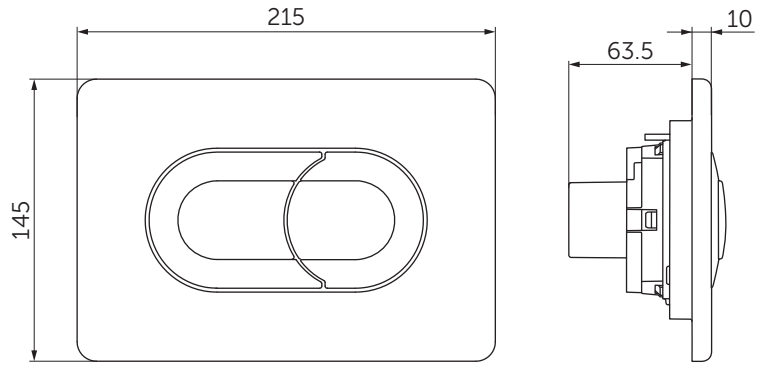

(dimensions in millimeters)

## WC FRAME / CISTERN 120

1

2

FRONT

TOP

3

x2

4